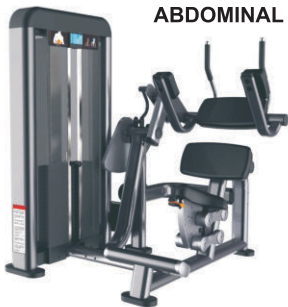

ELITE SERIES

TRIUMPH
STRENGTH

ABDOMINAL

Size(L*W*H mm) 1320x1340x1580mm
Machine Weight 306kg Weight Stack 100kg

ADDUCTOR

Size(L*W*H mm) 1070x1410x1580mm
Machine Weight 285kg Weight Stack 100kg

BICEPS CURL

Size(L*W*H mm) 1320x1220x1580mm
Machine Weight 282kg Weight Stack 100kg

DHIN DIP

Size(L*W*H mm) 1270x1520x2230mm
Machine Weight 315.5kg Weight Stack 100kg

ELITE SERIES

**TRIUMPH
STRENGTH**

LAT PULL DOWN

Size(L*W*H mm) 1270X1460X1900mm
Machine Weight 304kg Weight Stack 100kg

HORIZONTAL LEG CURL

Size(L*W*H mm) 1580X1160X1580mm
Machine Weight 266kg Weight Stack 100kg

LATERAL RAISE

Size(L*W*H mm) 1100X1242X1581mm
Machine Weight 205kg Weight Stack 100kg

LEG CURL / EXTENSIONS

Size(L*W*H mm) 1400X1200X1580mm
Machine Weight 303kg Weight Stack 100kg

ELITE SERIES

TRIUMPH
STRENGTH

LEG EXTENSIONS

Size(L*W*H mm) 1357X1200X1580mm
Machine Weight 306kg Weight Stack 100kg

**STANDING
LEG EXTN.**

Size(L*W*H mm) 1880X1100X1580mm
Machine Weight 292kg Weight Stack 100kg