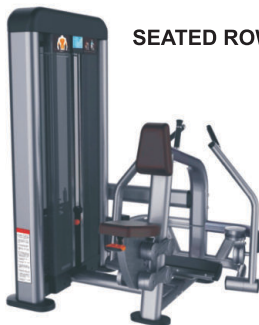

ELITE SERIES

TRIUMPH
STRENGTH

LEG EXTENSIONS

Size(L*W*H mm) 1357X1200X1580mm
Machine Weight 306kg Weight Stack 100kg

**STANDING
LEG EXTN.**

Size(L*W*H mm) 1880X1100X1580mm
Machine Weight 292kg Weight Stack 100kg

LEG PRESS

Size(L*W*H mm) 2170X1160X1580mm
Machine Weight 410kg Weight Stack 100kg

LOW PECTORAL FLY

Size(L*W*H mm) 1230X1970X1580mm
Machine Weight 303kg Weight Stack 100kg

ELITE SERIES

**TRIUMPH
STRENGTH**

PEC FLY REAR DELT

Size(L*W*H mm 1120X1750X2030mm
Machine Weight 316kg Weight Stack 100kg

SEATED ROW

Size(L*W*H mm 1130X1270X1580mm
Machine Weight 280kg Weight Stack 100kg

**HORIZONTAL
SEATED ROWING**

Size(L*W*H mm 1970X1270X1580mm
Machine Weight 319kg Weight Stack 100kg